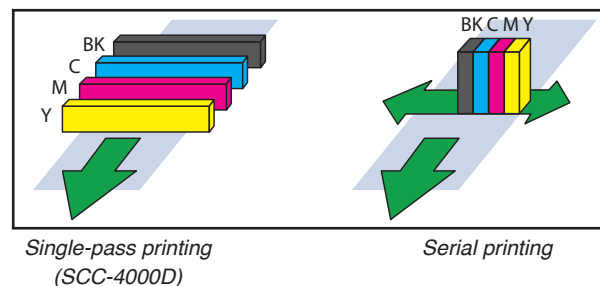

Product Specifications

SCC-4000D		
Print Technology		Ink jet (single pass printing)
Type of the Ink		Dye based ink
Print Color		4 color (Bk, C, M, Y)
Dimensions (W × D × H)		23.3 (W) x 16.1 (H) x 18.2 (D) inches
		592(W) x 410 (H) x 463 (D) mm
Weight		Approx. 55.12 lbs. (25kg) Net
Resolution		1200x1200dpi
Print Head	Print Heads	4
Print Width		4.24 inches (107.8mm)
Print Speed (Copy Mode)		100 sheets/min. Business card (2.2 x 3.6 inches)(55 x 91mm)
		45 sheets/min. Postcard (3.9 x 5.8 inches)(100 x 148mm)
		28 sheets/ min. Envelope (9.3 x 4.7 inches)(235×120mm)
Max. Print Area	Width	4.24 inches (107.8mm)
	Length	11.69 inches(297.0mm)
Margins	Top/Bottom	0.08 inches (2mm)
	Left/Right	0.08 inches (2mm)
Type of Media	Type of the Paper	Exclusive business card, envelope, postcard
Paper Transport Size	Width	3.35-4.7 inches (85-120mm)
	Length	1.9-11.81 inches (49-300mm)
	Thickness	200-760µm
Deck Capacity		Business card: 500 sheets thickness = .01 inches (0.245mm)
		Postcard: 500 sheets thickness = .01 inches (0.245mm)
		Envelope: 100 sheets (Flap side downward)
Interface	Data Transmission	USB2.0 Hi-speed function Giga Bit Ethernet
OS		WinXP, Vista, Win7 (32/64bit)
Power Supply		100-240V, 50-60Hz
Max. Power Consumption		250W
Operating Environment (Temperature/Humidity)		59°F10% -86°F80% (15°C 10% - 30°C 80%)
Ink Cartridges	Color	Bk/C/M/Y
	Capacity	100ml for each color

*Specification subject to change without notice.

Swiftcolor™